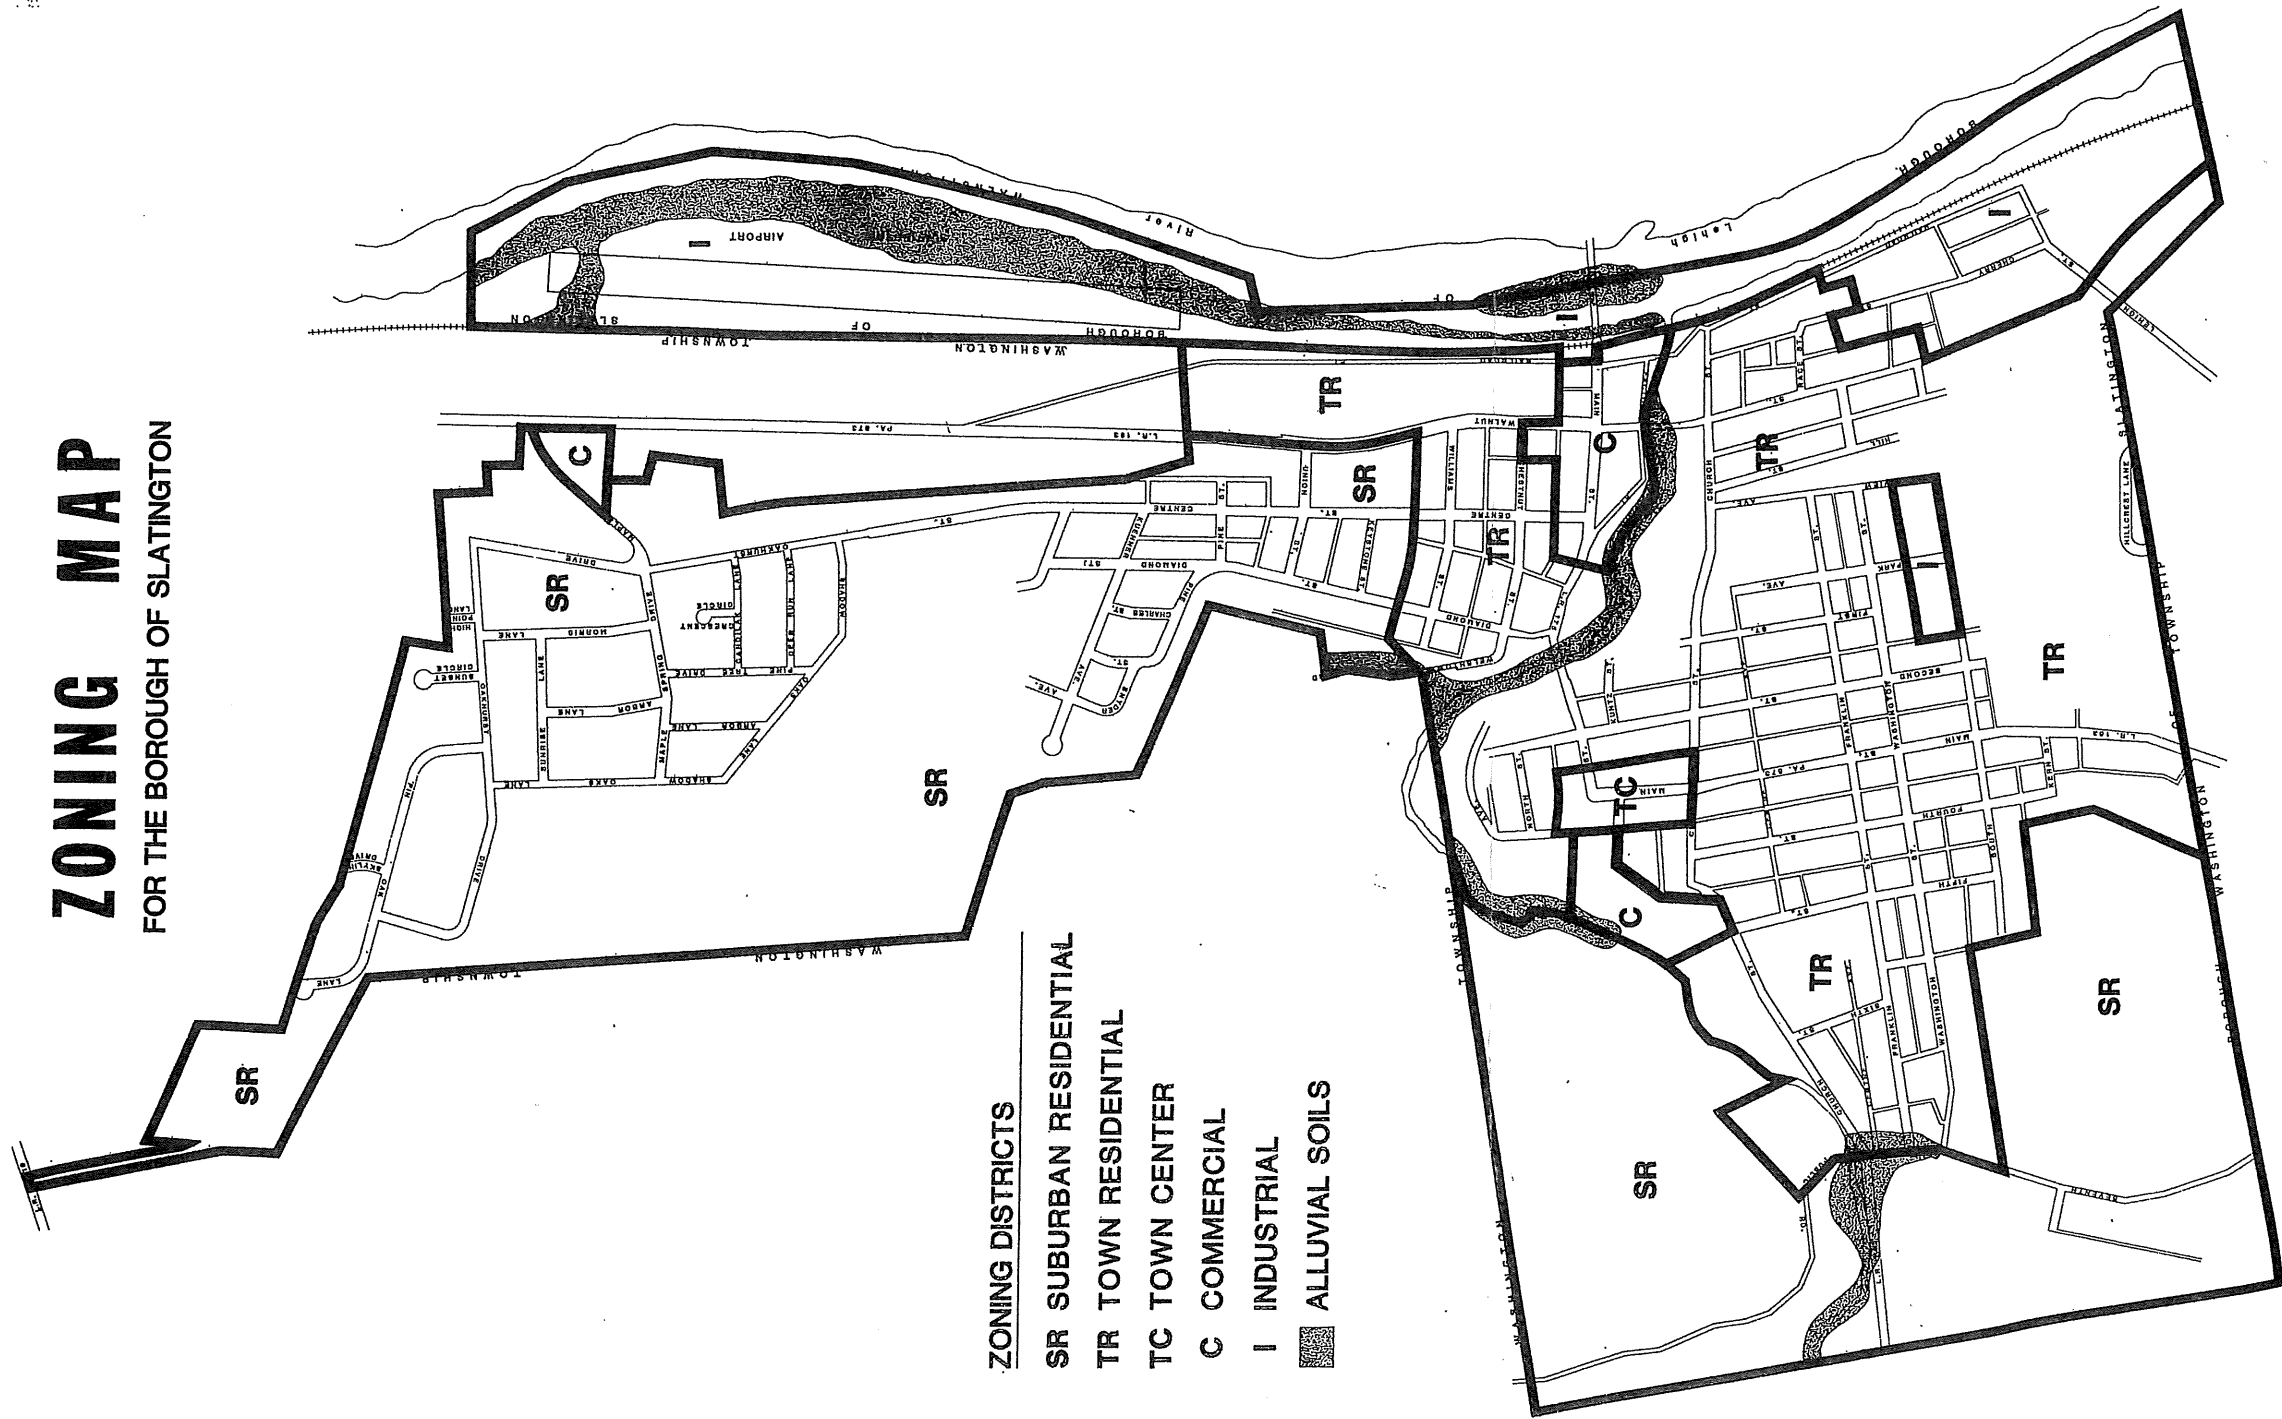

ZONING MAP

FOR THE BOROUGH OF SLATINGTON

1. **ZONING DISTRICTS**
2. SR SUBURBAN RESIDENTIAL
   - TR TOWN RESIDENTIAL
   - TC TOWN CENTER
   - C COMMERCIAL
   - I INDUSTRIAL
   - ALLUVIAL SOILS

NOTE: The Official Zoning Map is available for review at the Slatington Borough Hall.
ADOPTED: December 13, 1982

BOROUGH OF SLATINGTON

PLANNING CONSULTANT
URBAN RESEARCH & DEVELOPMENT CORPORATION
528 NORTH NEW STREET
BETHLEHEM, PENNSYLVANIA 18018